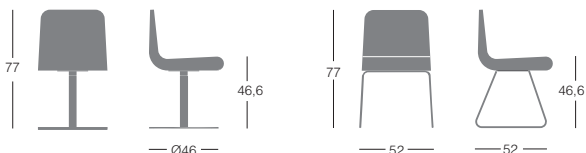

## One piece shell chair with swivel or sled base. Swivel

**version:** Base Ø 45 and column in high strength steel available in powder coated (black 08, anthracite 11, white 18, aluminum 68) or chromed plated finishes. Plastic pad under the round base for floor protection. **Sled version:** High strength steel Ø 12 available in powder coated or chromed (02) finish. **Feet** in polyethylene. **Inner frame** in bent plywood and upholstery of non-deformable polyurethane foam with different densities, lining in polyester padding. **Fire retardant inner padding meets "California Bulletin 117A" and Italian "Class 1 IM" standards.** Special foam meeting the 5852 British Standard is available on request. **Covers are** available in fabric, leather, faux leather or C.O.M. (preferably in solid colours). Possibility of upholstery using two different materials or two colors of the same material at an additional cost.

|                                    | Article | Upholstery  | pcs / dimensions<br>volume / gross weight<br>product net weight |
|------------------------------------|---------|---|---|
| <b>JO LIE</b><br>Swivel chair      | G0085   | Cosmos / Cross / Notch / Scintilla / Zen<br>Broadcloth / Casablanca / Pave / Salute / Spinning<br>C.O. faux leather / C.O.M. (solid colour) | 1 pc / 48x51x81 cm<br>0,20 m <sup>3</sup> / 19,4 Kg<br>16,4 Kg  |
| <b>JO LIE S</b><br>Sled base chair | S0088   | Cosmos / Cross / Notch / Scintilla / Zen<br>Broadcloth / Casablanca / Pave / Salute / Spinning<br>C.O. faux leather / C.O.M. (solid colour) | 1 pc / 52x56x81 cm<br>0,23 m <sup>3</sup> / 12 Kg<br>10 Kg      |

## Finishes

## Dimensions