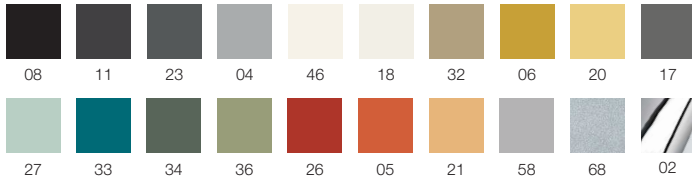

Finishes

Frame (Jo Lie)

Frame (Jo Lie S)